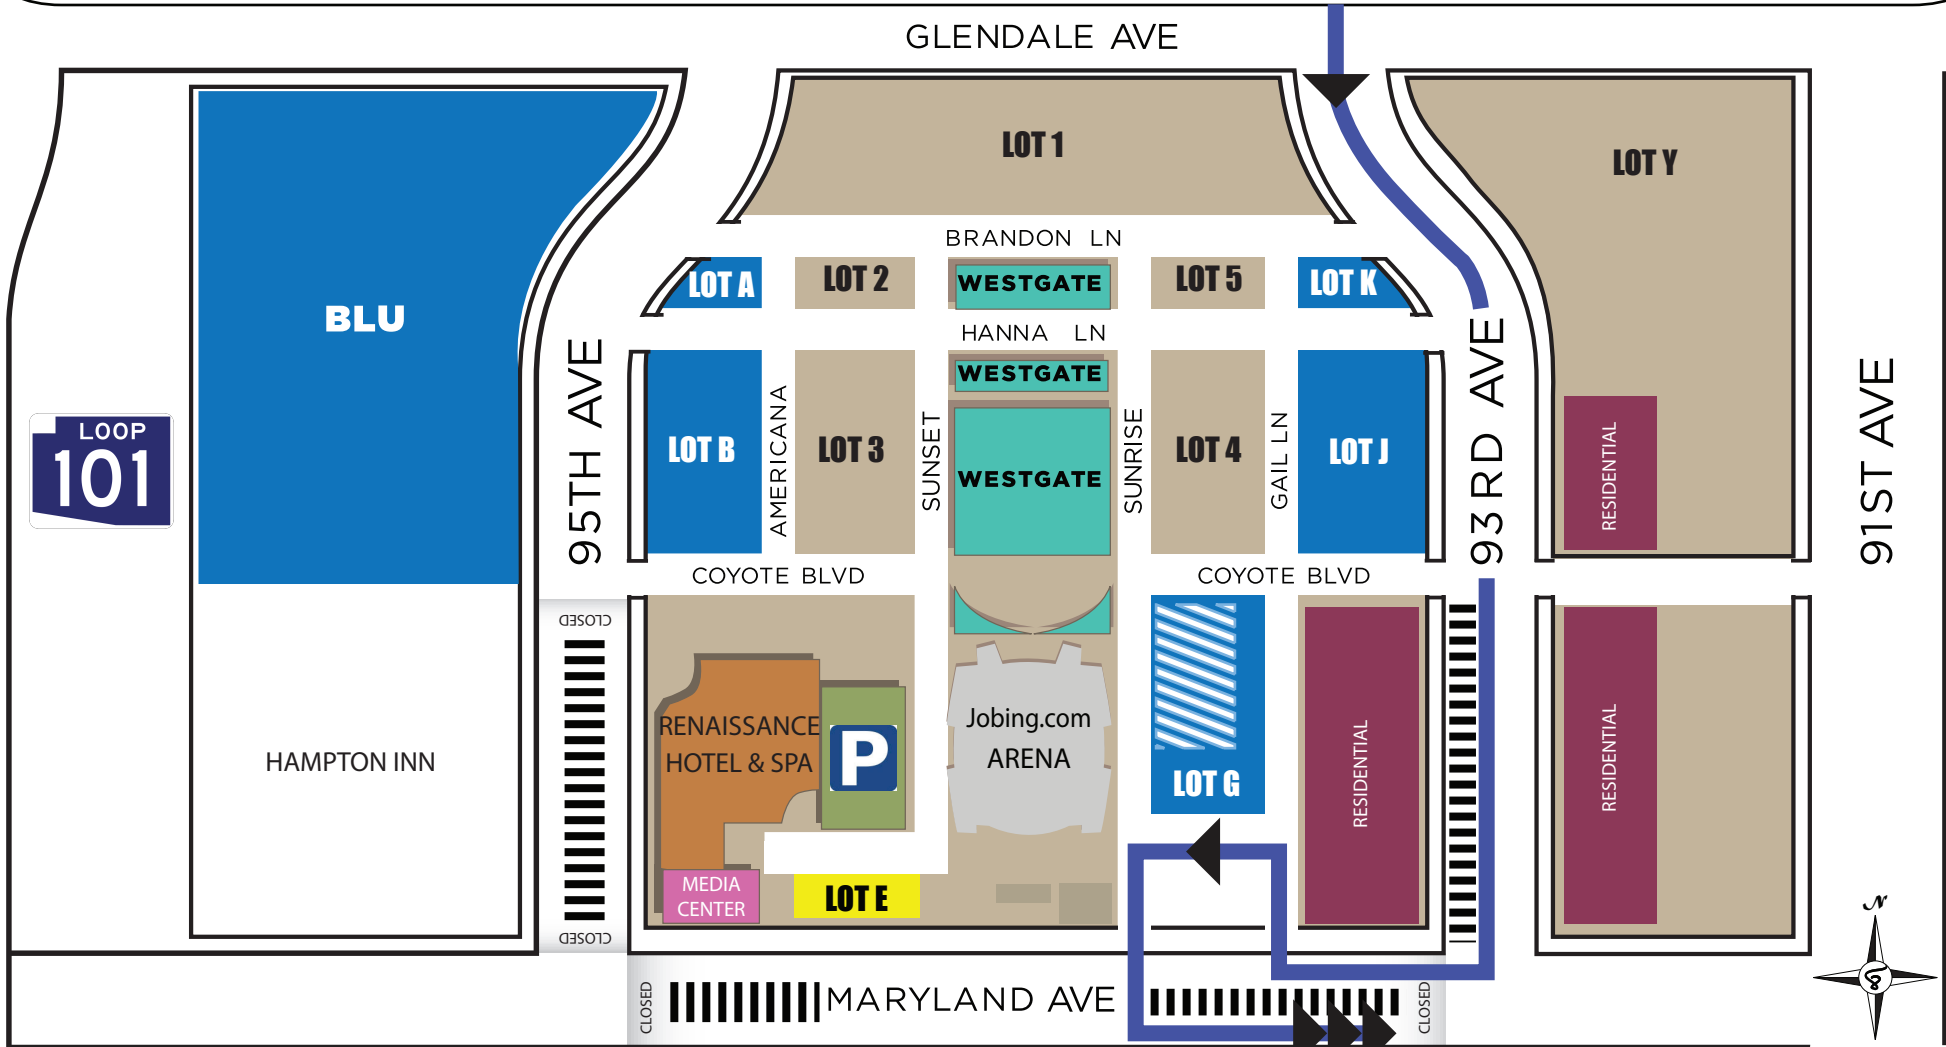

TAILGATING IS NOT PERMITTED IN THE CHARTER BUS AREA AT ANY TIME.

## UNIVERSITY OF PHOENIX STADIUM

ADA PARKING

ROAD CLOSED  
NO VEHICLE ACCESS