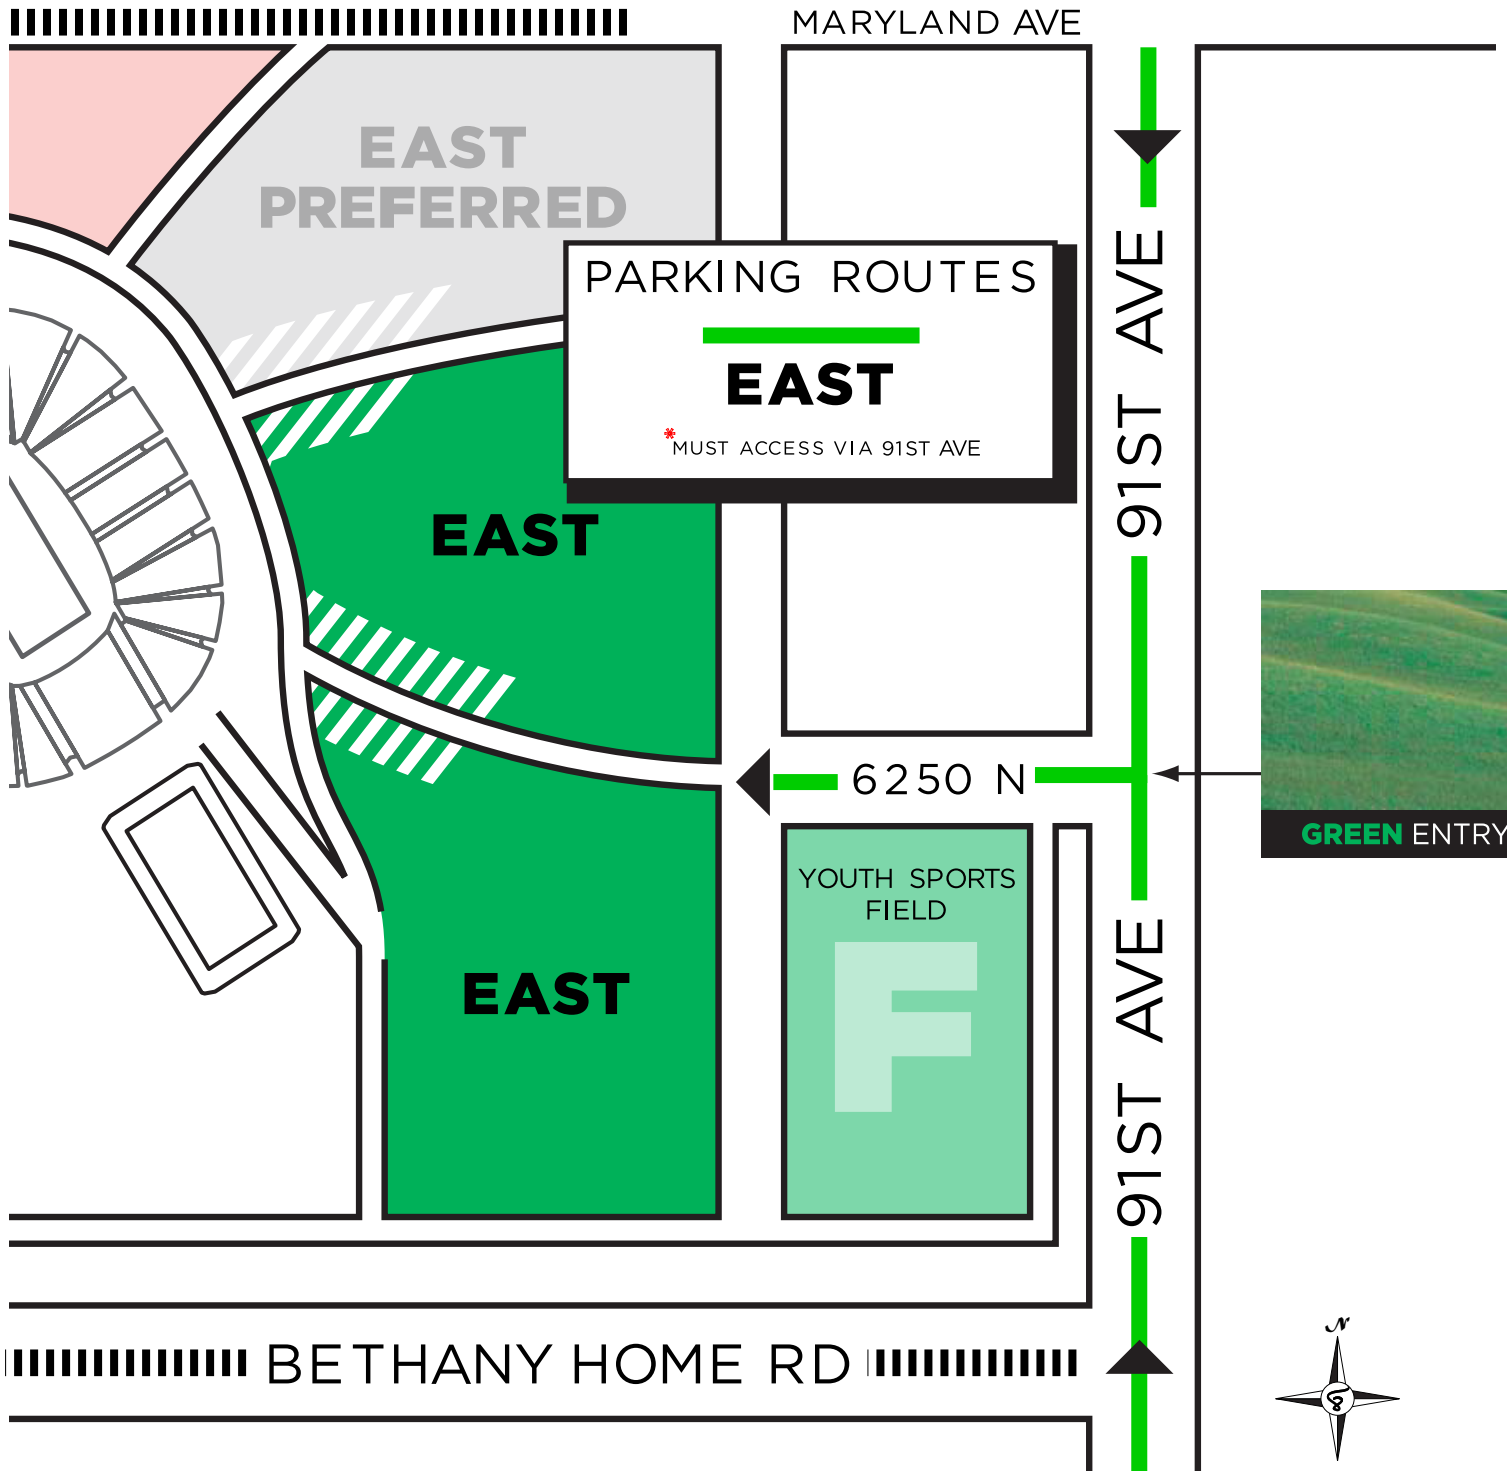

UNIVERSITY OF PHOENIX STADIUM GAME DAY PARKING

EAST CARPARK

ADA PARKING

- Blue diagonal stripes
- Orange diagonal stripes
- Red diagonal stripes
- Grey diagonal stripes
- Green diagonal stripes

ROAD CLOSED
NO VEHICLE ACCESS