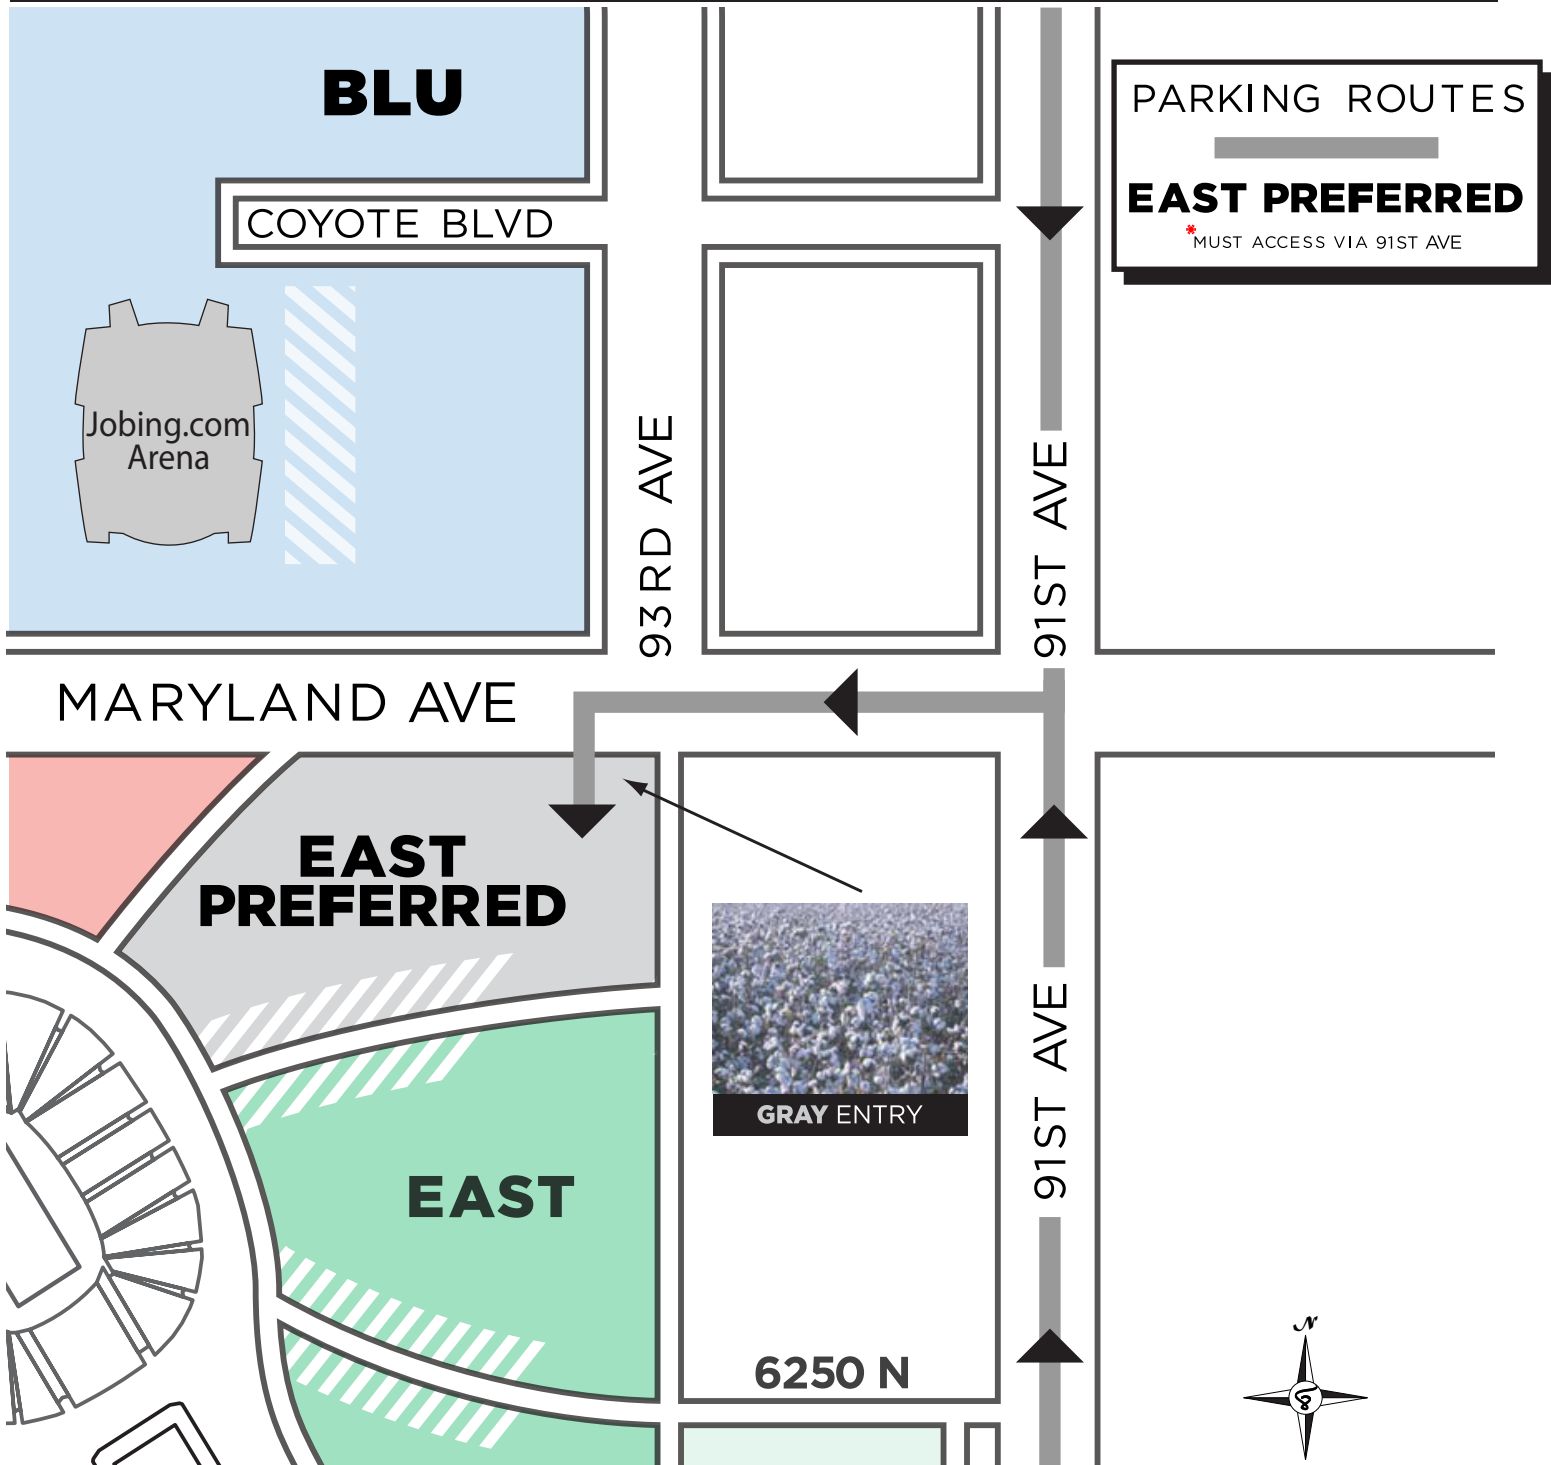

# UNIVERSITY OF PHOENIX STADIUM GAME DAY PARKING

**EAST PREFERRED  
CARPARK**

ADA PARKING

ROAD CLOSED  
NO VEHICLE ACCESS