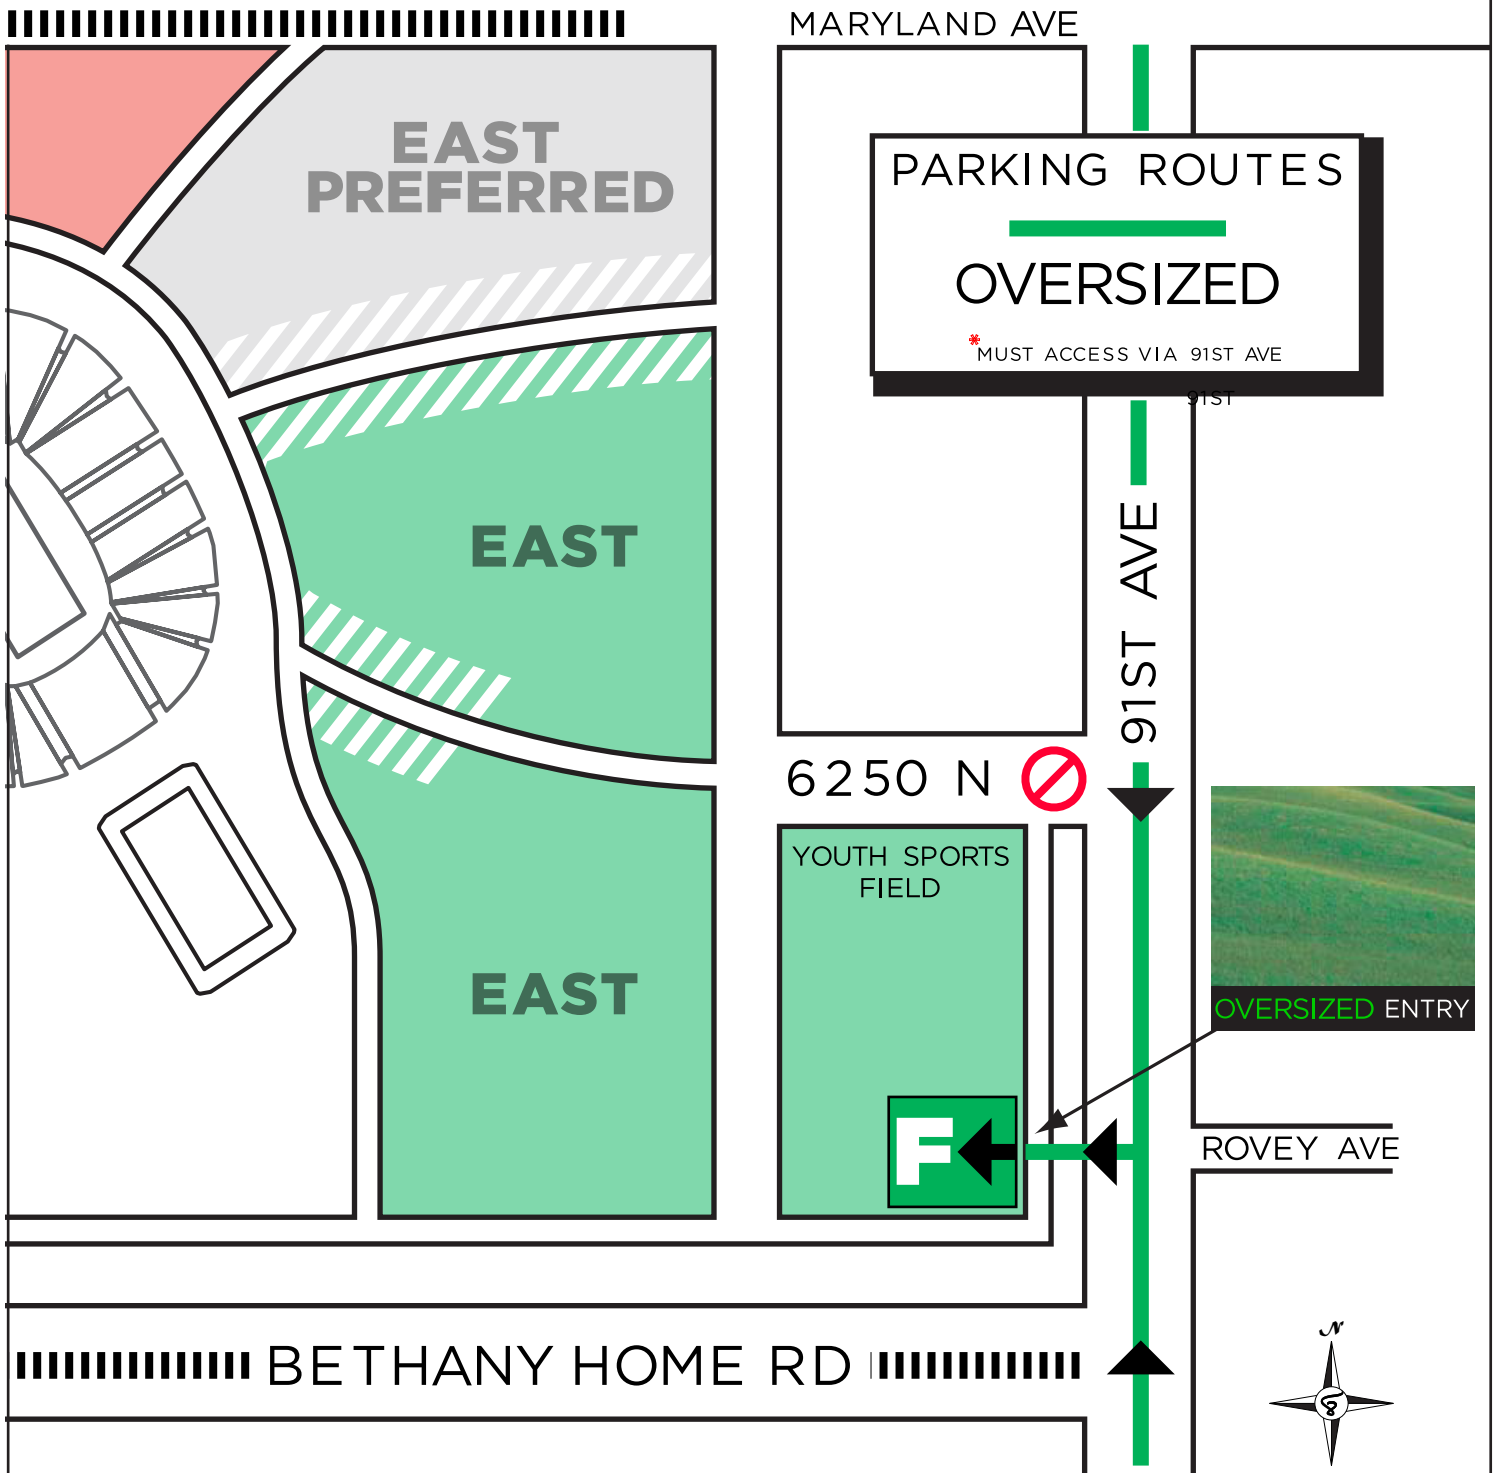

UNIVERSITY OF PHOENIX STADIUM GAME DAY PARKING

FIELD CARPARK
OVERSIZED VEHICLES

ADA PARKING

ROAD CLOSED
NO VEHICLE ACCESS