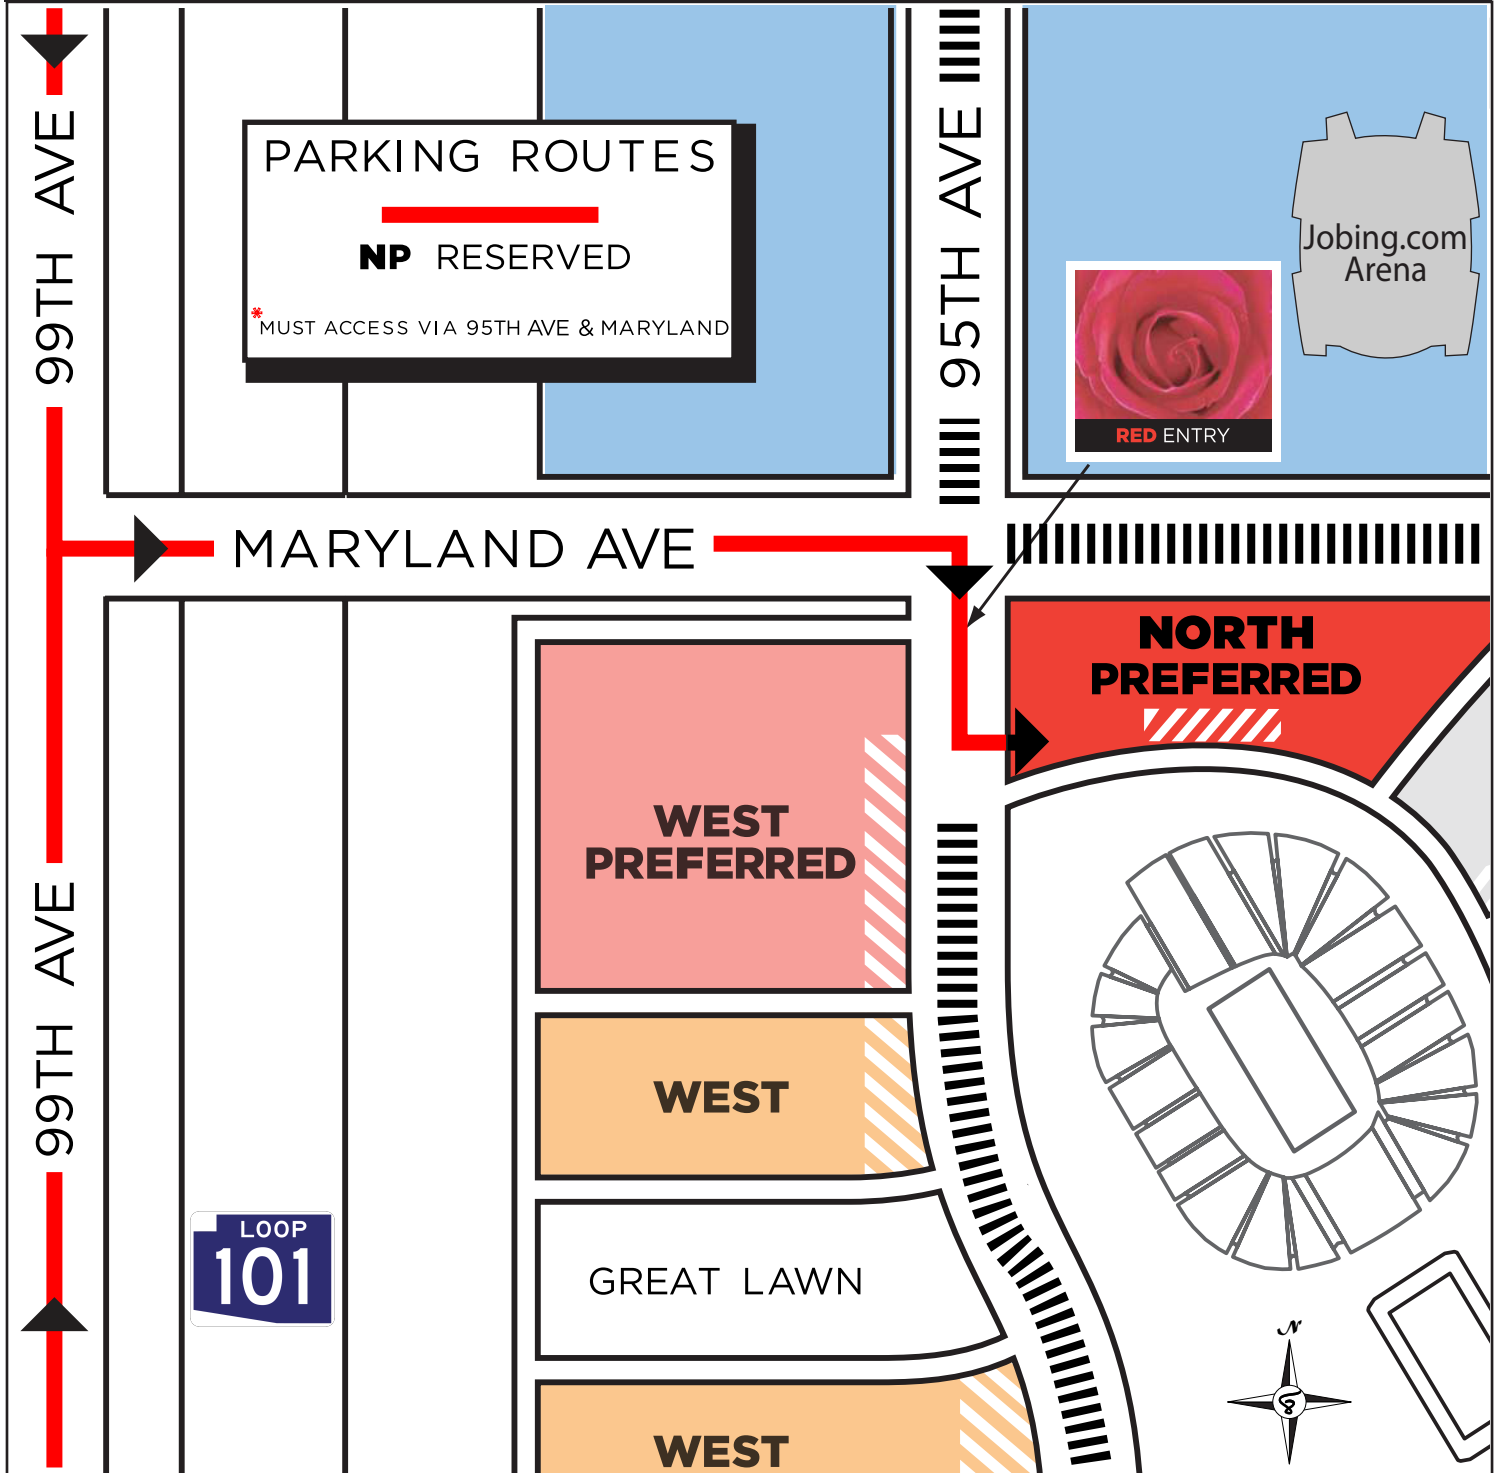

UNIVERSITY OF PHOENIX STADIUM GAME DAY PARKING

**NORTH PREFERRED
CARPARK
RESERVED / DISABLED**

ADA PARKING

- Blue diagonal stripes
- Orange diagonal stripes
- Red diagonal stripes
- Grey diagonal stripes
- Green diagonal stripes

**ROAD CLOSED
NO VEHICLE ACCESS**