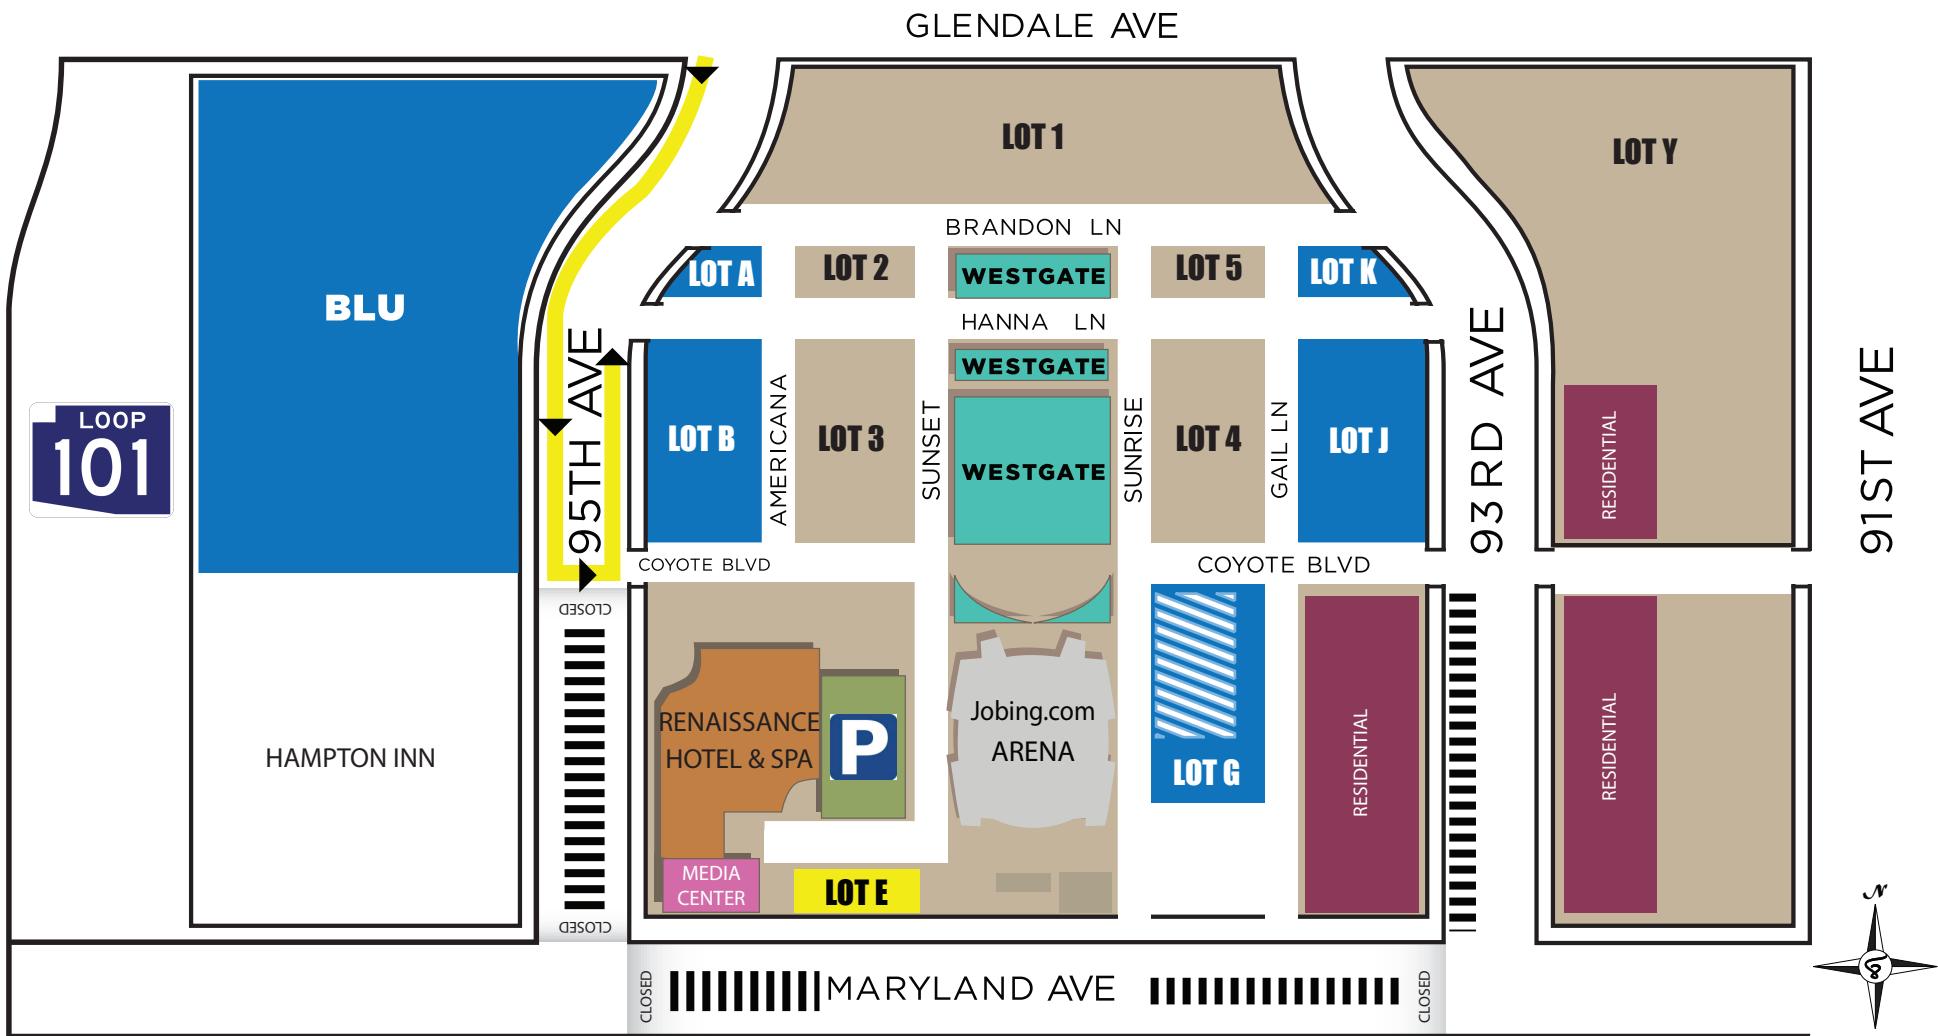

VEHICLES FOR HIRE TAXIS

* MUST ACCESS AT GLENDALE & 95TH AVE

UNIVERSITY OF PHOENIX STADIUM

Cre8ive CRE8IVE ASSOCIATES, LLC WWW.CRE8IVELLC.COM

ADA PARKING

ROAD CLOSED
NO VEHICLE ACCESS