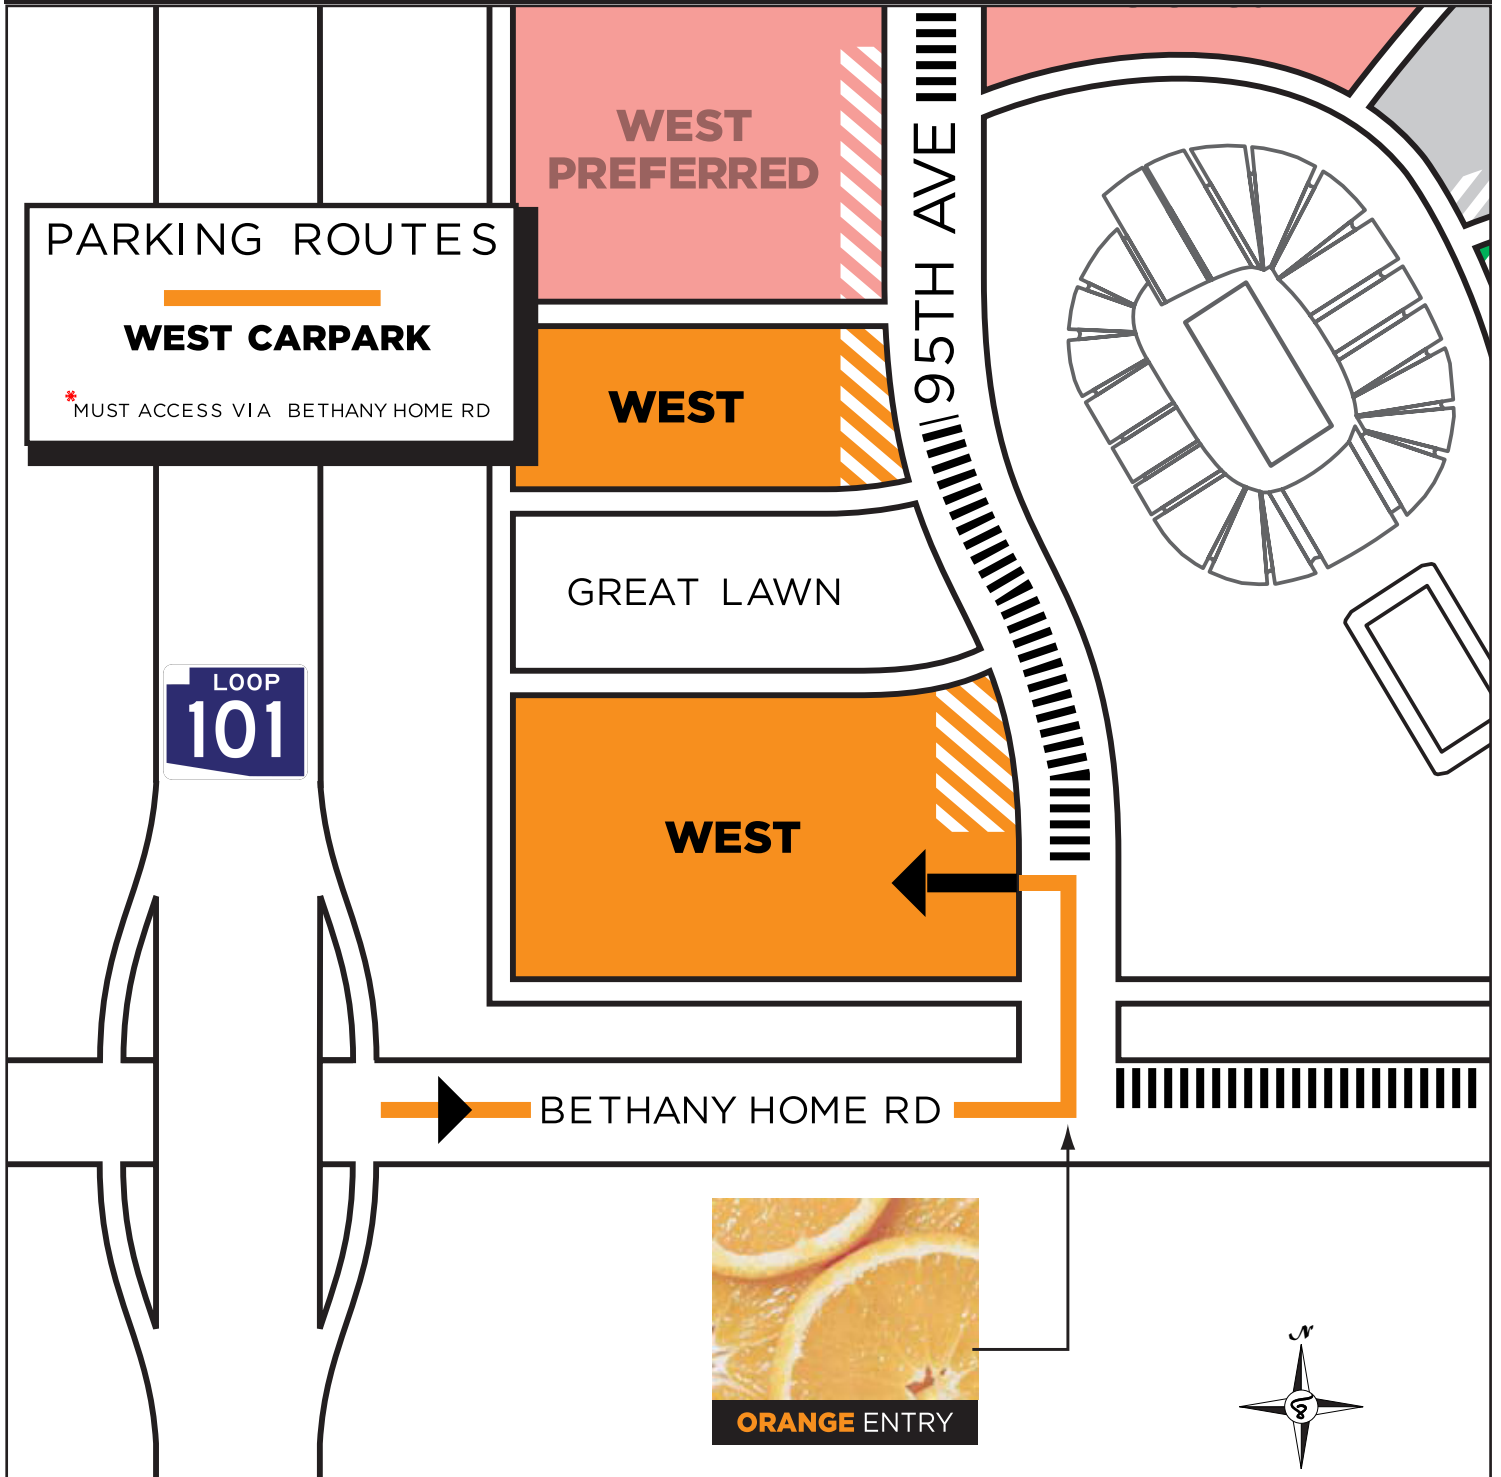

UNIVERSITY OF PHOENIX STADIUM GAME DAY PARKING

WEST CARPARK
DISABLED/MEDIA

ADA PARKING

ROAD CLOSED
NO VEHICLE ACCESS