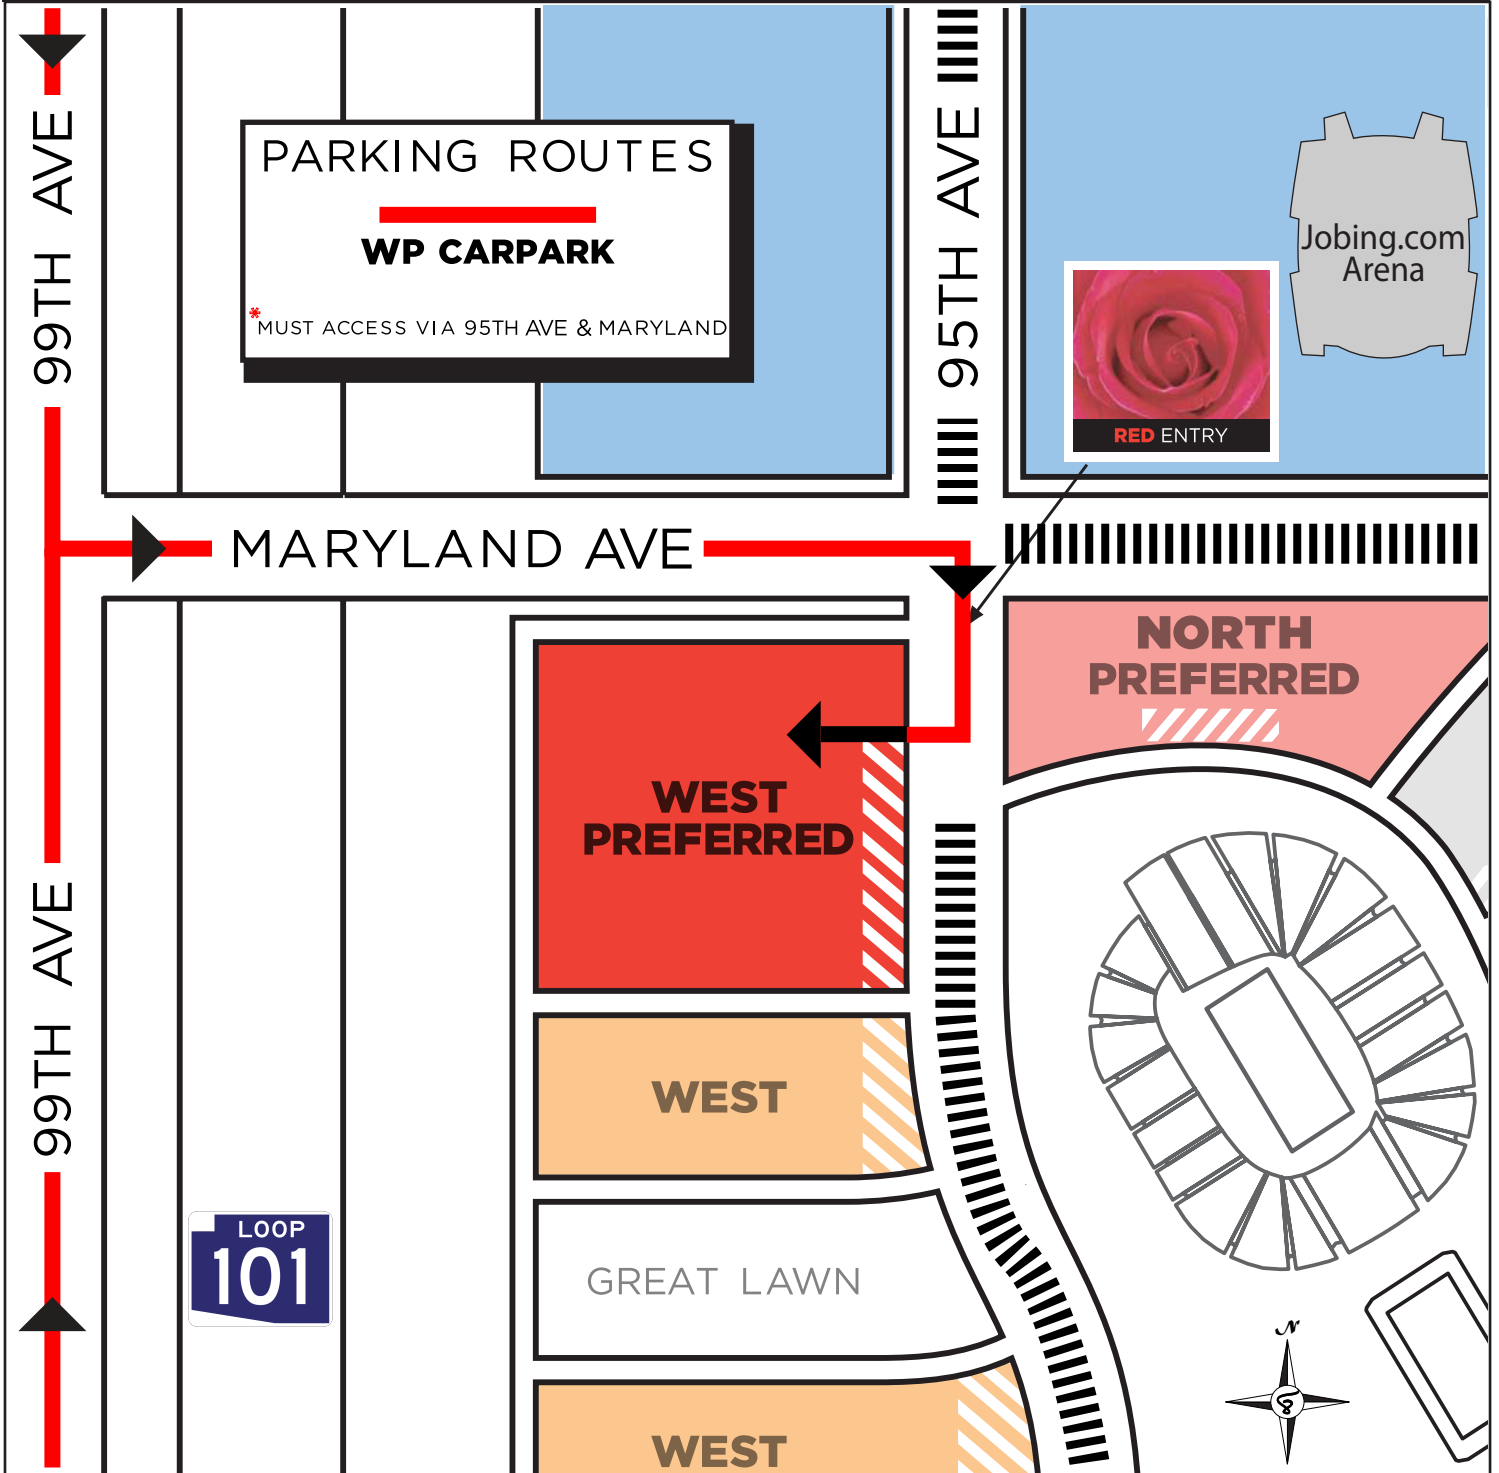

UNIVERSITY OF PHOENIX STADIUM GAME DAY PARKING

**WEST PREFERRED
CARPARK
RESERVED / DISABLED**

ADA PARKING

- Blue diagonal stripes
- Orange diagonal stripes
- Red diagonal stripes
- Grey diagonal stripes
- Green diagonal stripes

ROAD CLOSED
NO VEHICLE ACCESS