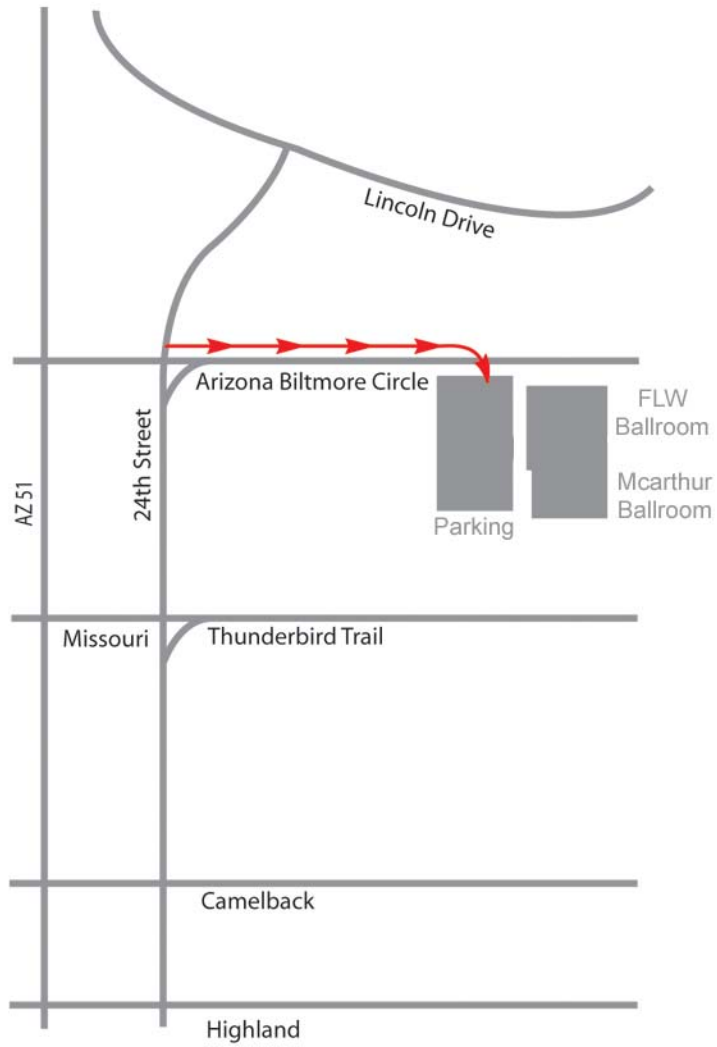

The Arizona Biltmore Resort and Spa

2400 East Missouri, Phoenix, AZ 85016 (602) 955-6600