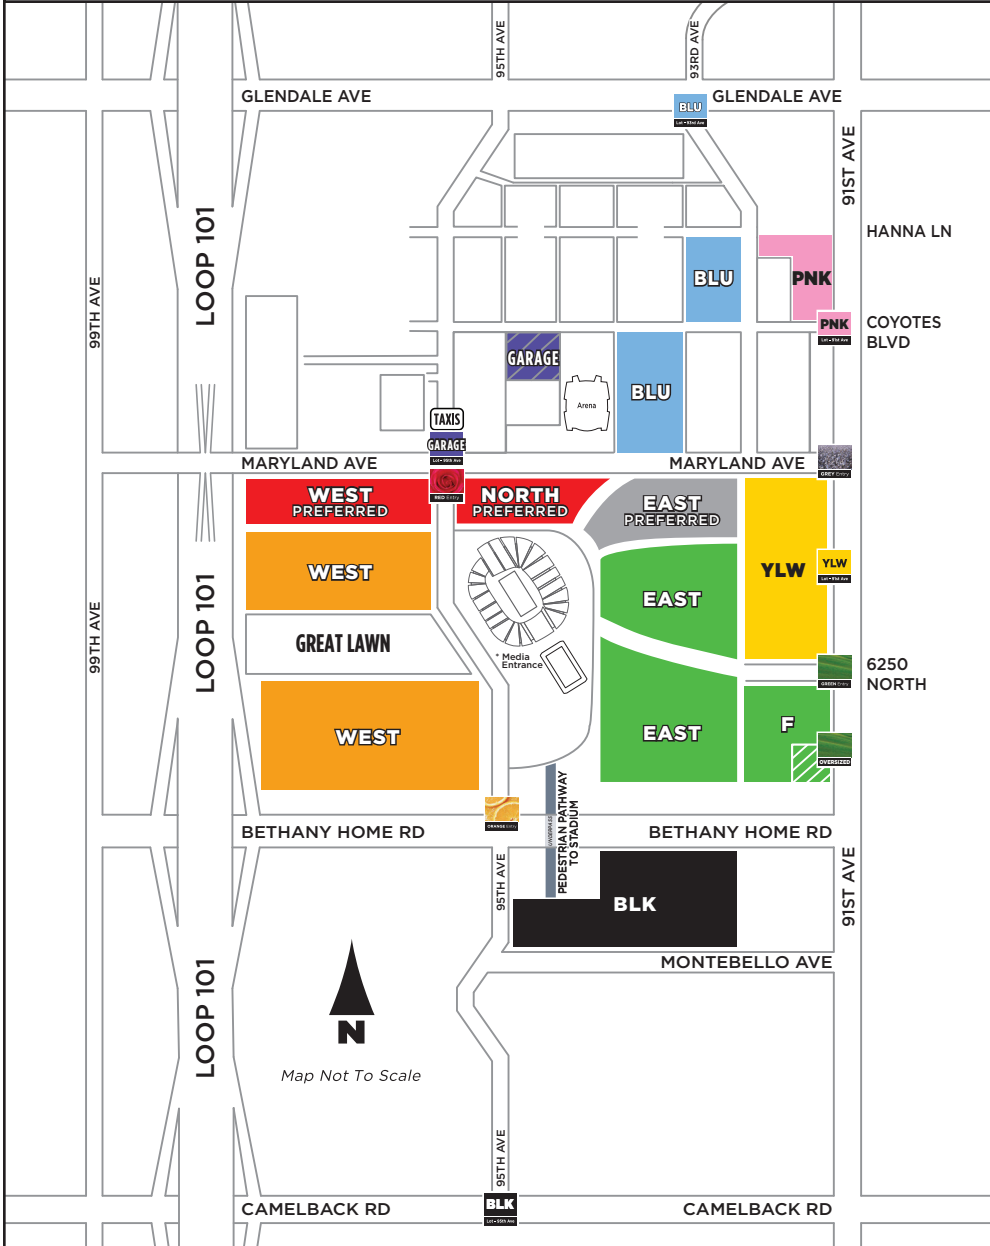

# 2018 ARIZONA CARDINALS PLAYOFF TICKET PRICING

(As determined by the NFL)

UNIVERSITY OF PHOENIX STADIUM

TERRACE LEVEL	PER SEAT**				RING OF HONOR LEVEL	PER SEAT**				MAIN LEVEL	PER SEAT**				CLUB LEVEL	PER SEAT**			
	WC+	WC++	DIV	CONF		WC+	WC++	DIV	CONF		WC+	WC++	DIV	CONF		WC+	WC++	DIV	CONF
TERRACE MAIN	\$77.50	\$84.50	\$106.00	\$172.00	ROH SIDELINES	\$115.00	\$124.00	\$153.00	\$250.00	MAIN PREMIER	\$140.00	\$150.00	\$185.00	\$300.00	CLUB PREMIER	◆ \$435.00	\$480.00	\$595.00	
TERRACE SIDELINES	\$67.50	\$74.50	\$96.00	\$149.00	ROH CORNERS/ENDZONE	\$82.50	\$90.50	\$114.00	\$182.00	MAIN SIDELINES	\$127.50	\$136.50	\$167.00	\$277.00	CLUB SIDELINES	◆ \$360.00	\$425.00	\$540.00	
TERRACE CORNERS	\$52.50	\$62.50	\$83.00	\$120.00						MAIN CORNERS	\$90.00	\$98.00	\$123.00	\$197.00	CLUB GOAL LINE	◆ \$280.00	\$370.00	\$485.00	
TERRACE ENDZONE	\$45.00	\$55.00	\$75.00	\$100.00						MAIN ENDZONE	\$80.00	\$87.00	\$109.00	\$174.00	CLUB CORNERS	◆ \$250.00	\$315.00	\$430.00	
														CLUB ENDZONE	◆ \$192.50	\$265.00	\$380.00		

## SEASON TICKET MEMBER CARPARKS (Parking Hangtag Required)

West Preferred Express Carpark  
Use **RED** Entry

North Preferred Carpark  
Use **RED** Entry

East Preferred Express Carpark  
Use **GREY** Entry

East General Carpark  
Use **GREEN** Entry

F Field Carpark  
Use **GREEN** Entry

F Oversized Entry At 91st Avenue  
Use Oversized Entrance

West General Carpark  
Use **ORANGE** Entry

Yellow Lot Entry Via Glendale Avenue At 91st Avenue

Blue Lot Entry Via Glendale Avenue At 93rd Avenue

Purple Garage Lot Entry Via Maryland Avenue At 95th Avenue

Pink Lot Entry Via Coyotes Blvd At 91st Avenue

Black Lot Entry Via Montebello Avenue At 95th Avenue